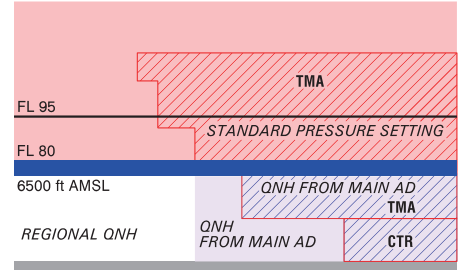

REGIONY NASTAWIANIA WYSOKOŚCIOMIERZY  
ALTIMETER SETTING REGIONS

- TMA/MTMA at or below 6500 ft
- Boundaries of FIS sectors
- Boundaries of altimeter setting regions
- Boundaries of emergency regions

Correction: TMA EPWA, TMA/MTMA EPRA, CTR/CTR EPRA changed.