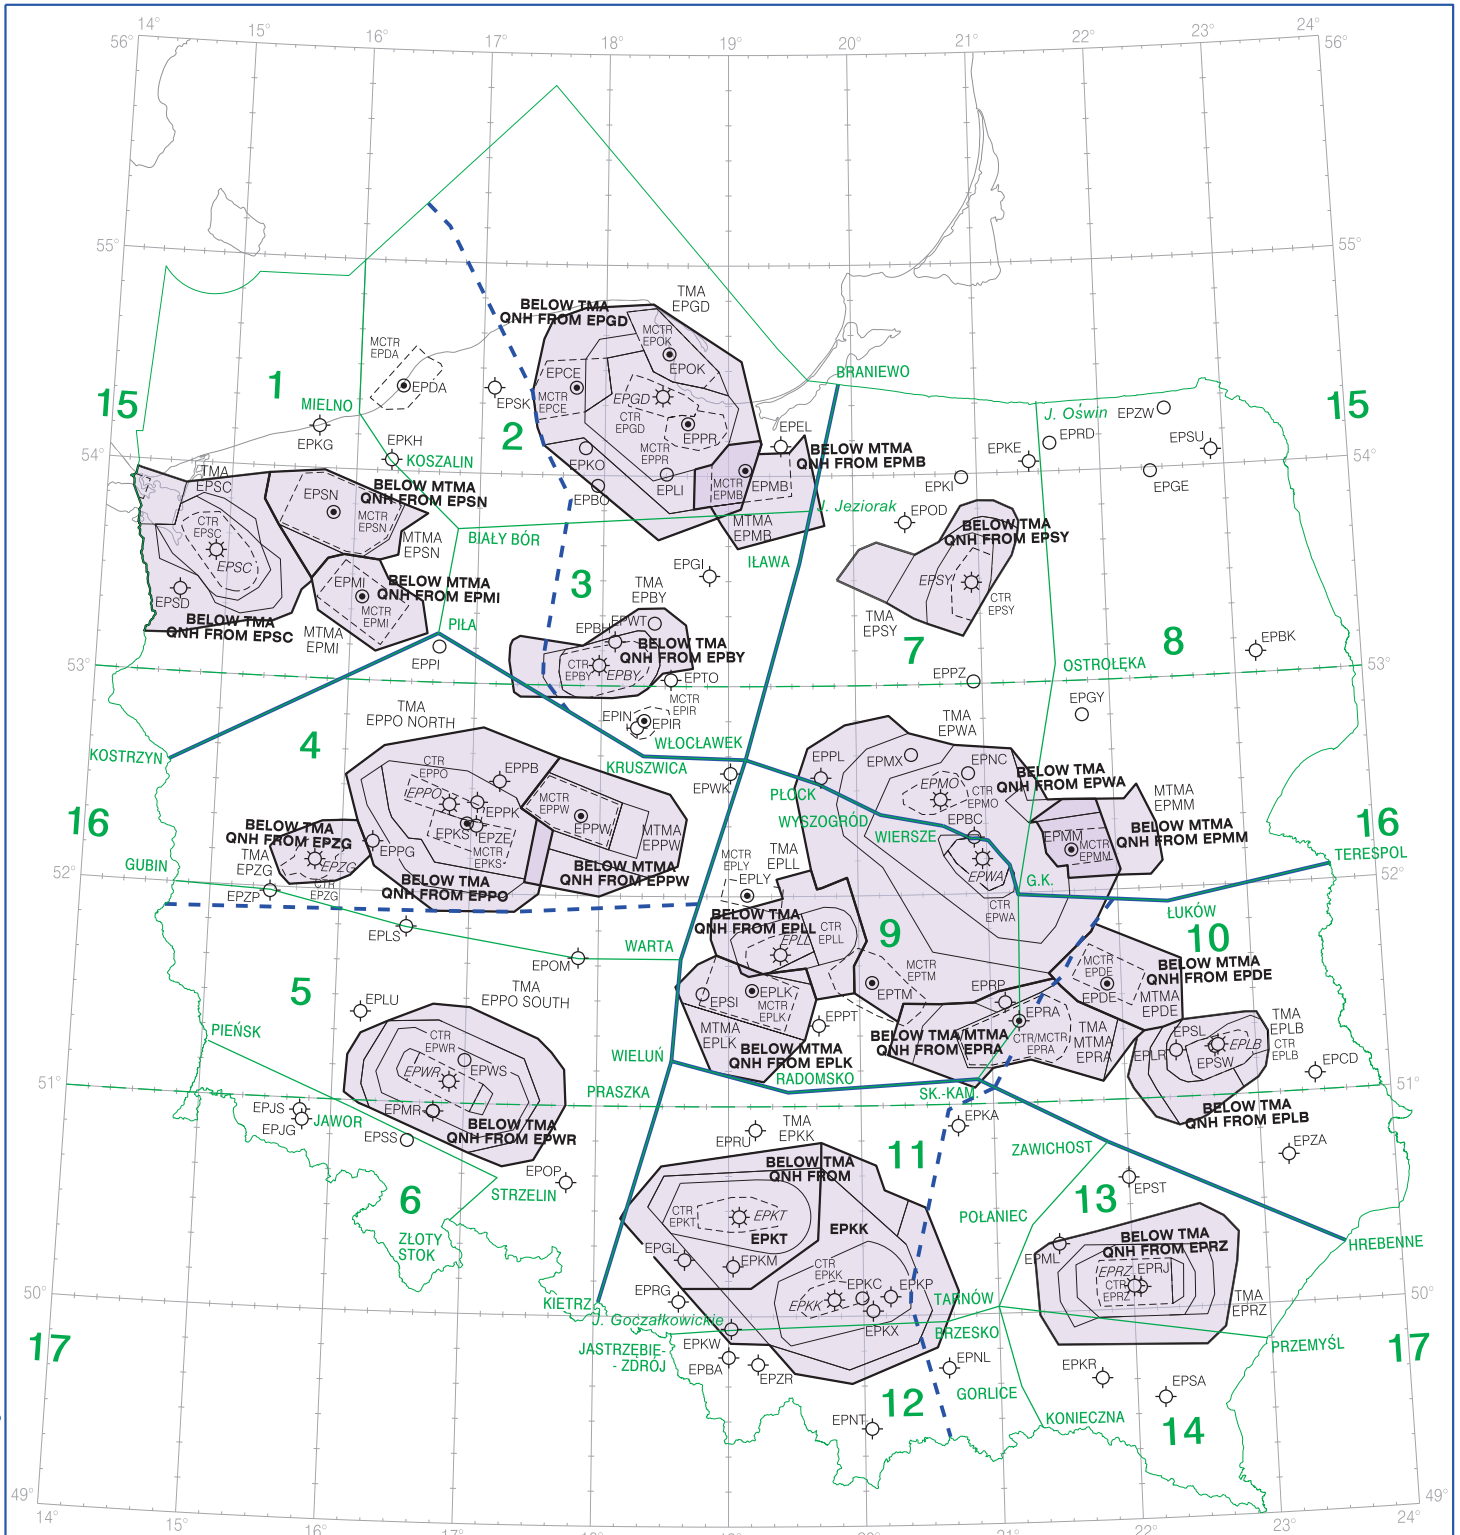

REGIONY NASTAWIANIA WYSOKOŚCIOMIERZY  
ALTIMETER SETTING REGIONS

- TMA/MTMA at or below 6500 ft
- Boundaries of FIS sectors
- Boundaries of altimeter setting regions
- Boundaries of emergency regions

Correction: TMA EPWA, TMA/MTMA EPRA, CTR/CTR EPRA changed.