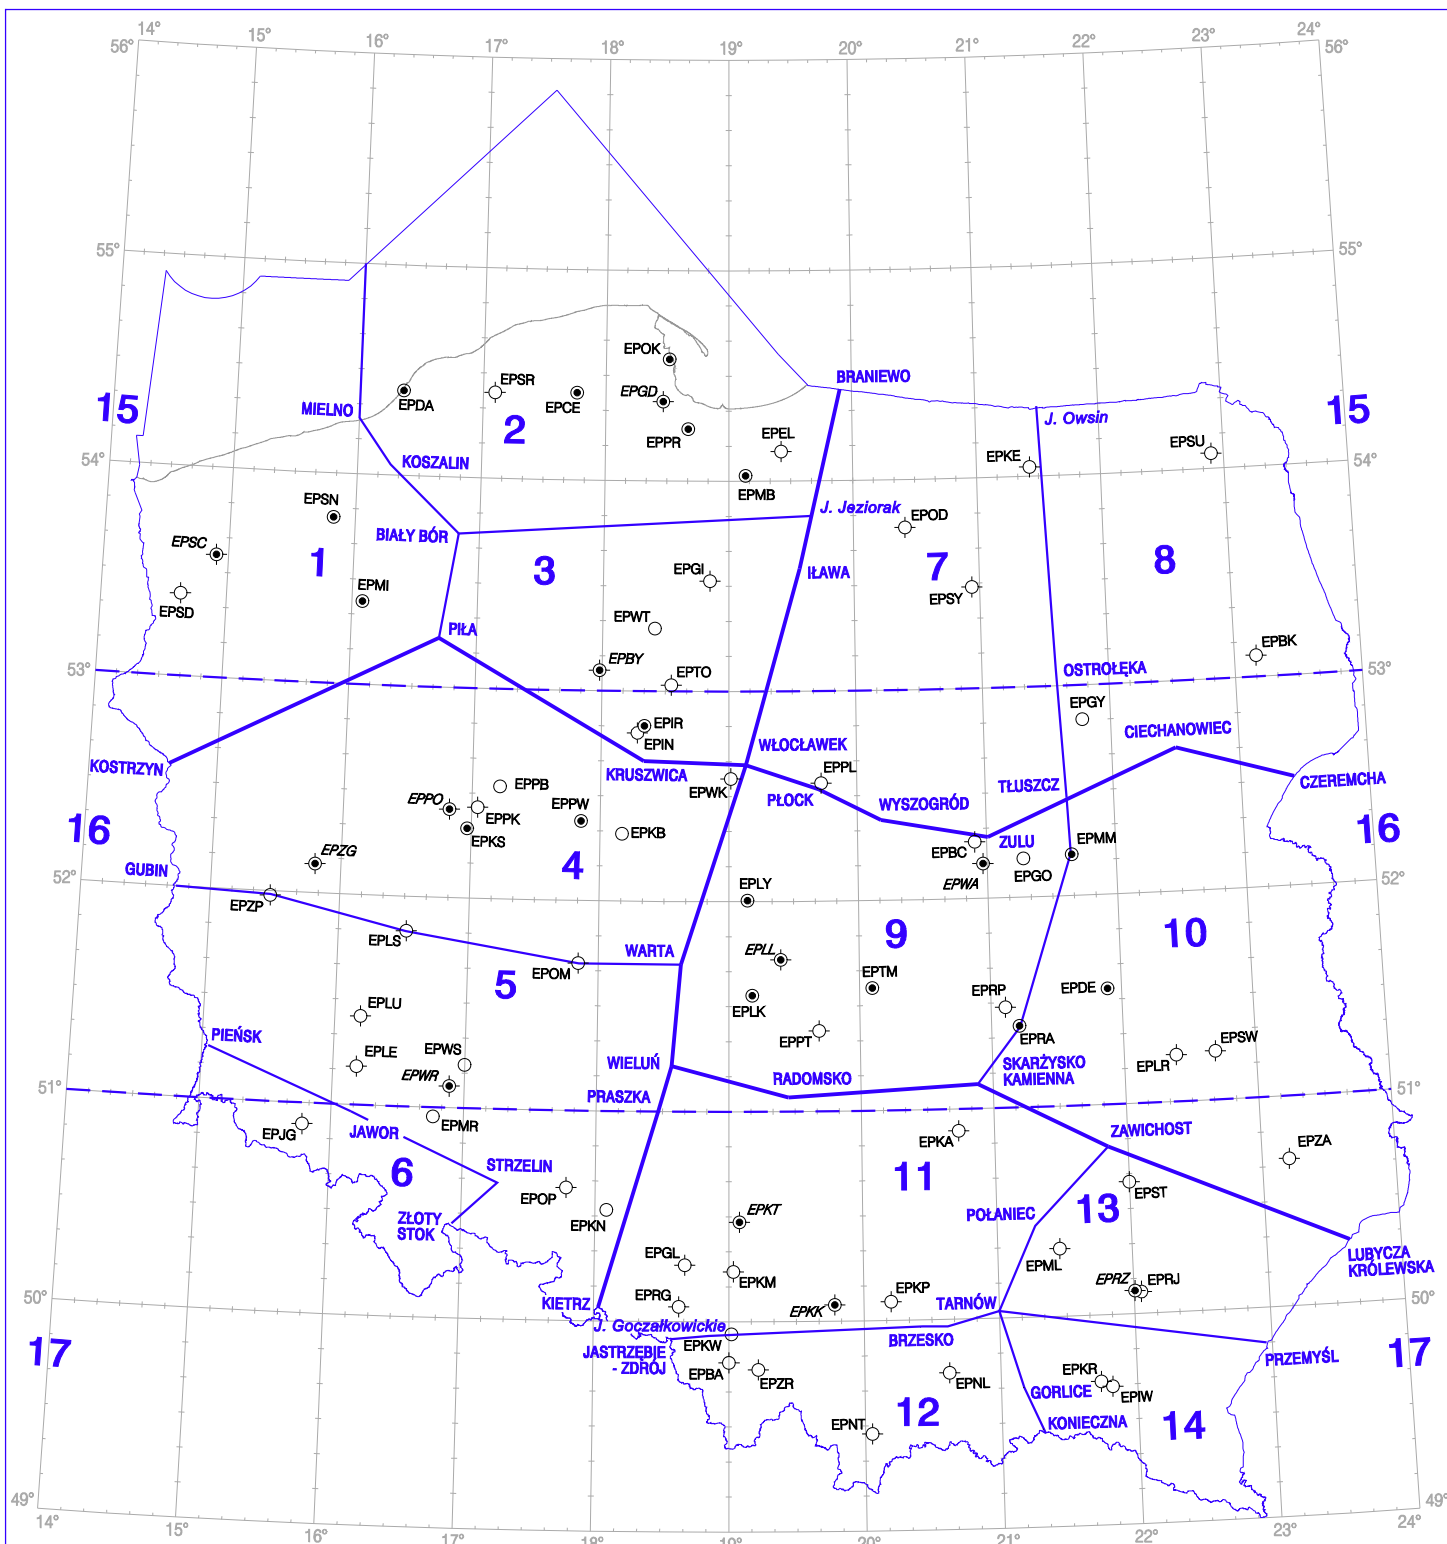

REGIONY NASTAWIANIA WYSOKOŚCIOMIERZY ALTIMETER SETTING REGIONS

SCALE 1: 4 000 000

- boundaries of FIS sectors
- boundaries of altimeter setting regions
- boundaries of emergency regions